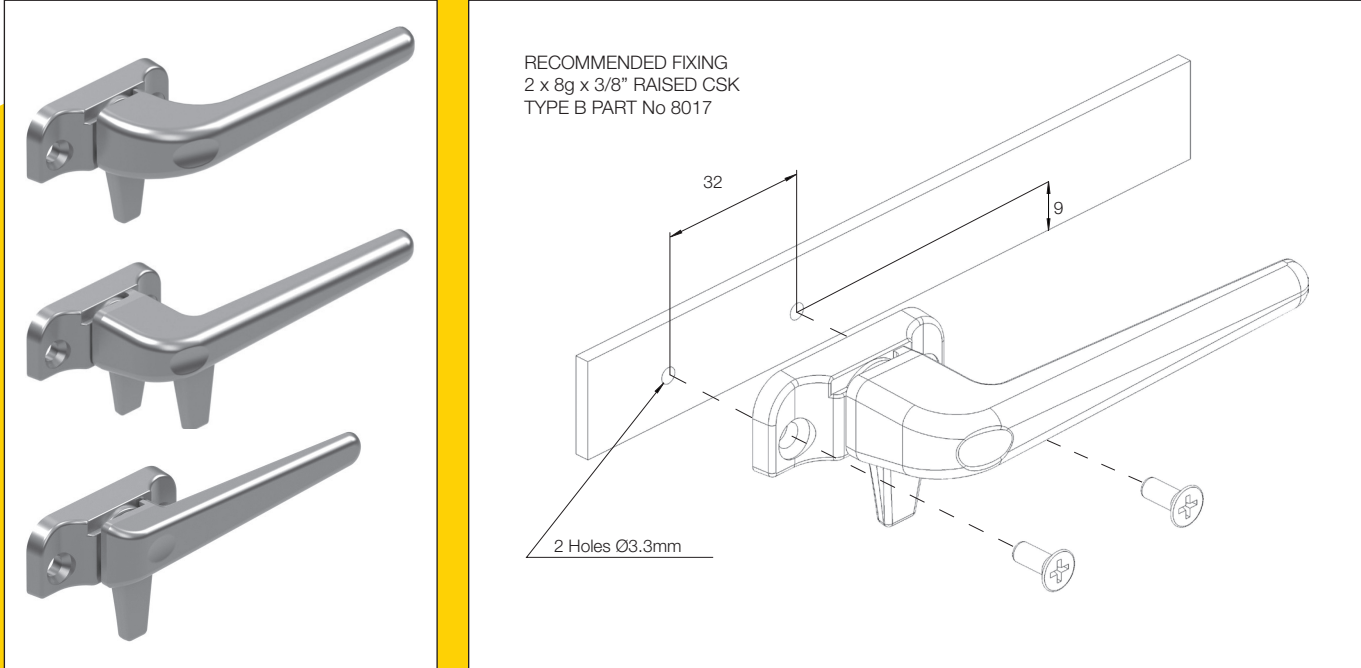

Styleline 2 / Slimline 2 replacement window handle

The world's favourite lock

RES-FLY-035 - YALE - 1012NZ

ASSA ABLOY New Zealand Ltd.
6 Armstrong Road, Albany, Auckland 0632
info.nz@assaabloy.com
www.yalelock.co.nz

ASSA ABLOY Australia Pty Ltd.
235 Huntingdale Road, Oakleigh, Victoria 3166
info.au@assaabloy.com
www.assaabloy.com.au

An ASSA ABLOY Group brand

ASSA ABLOY