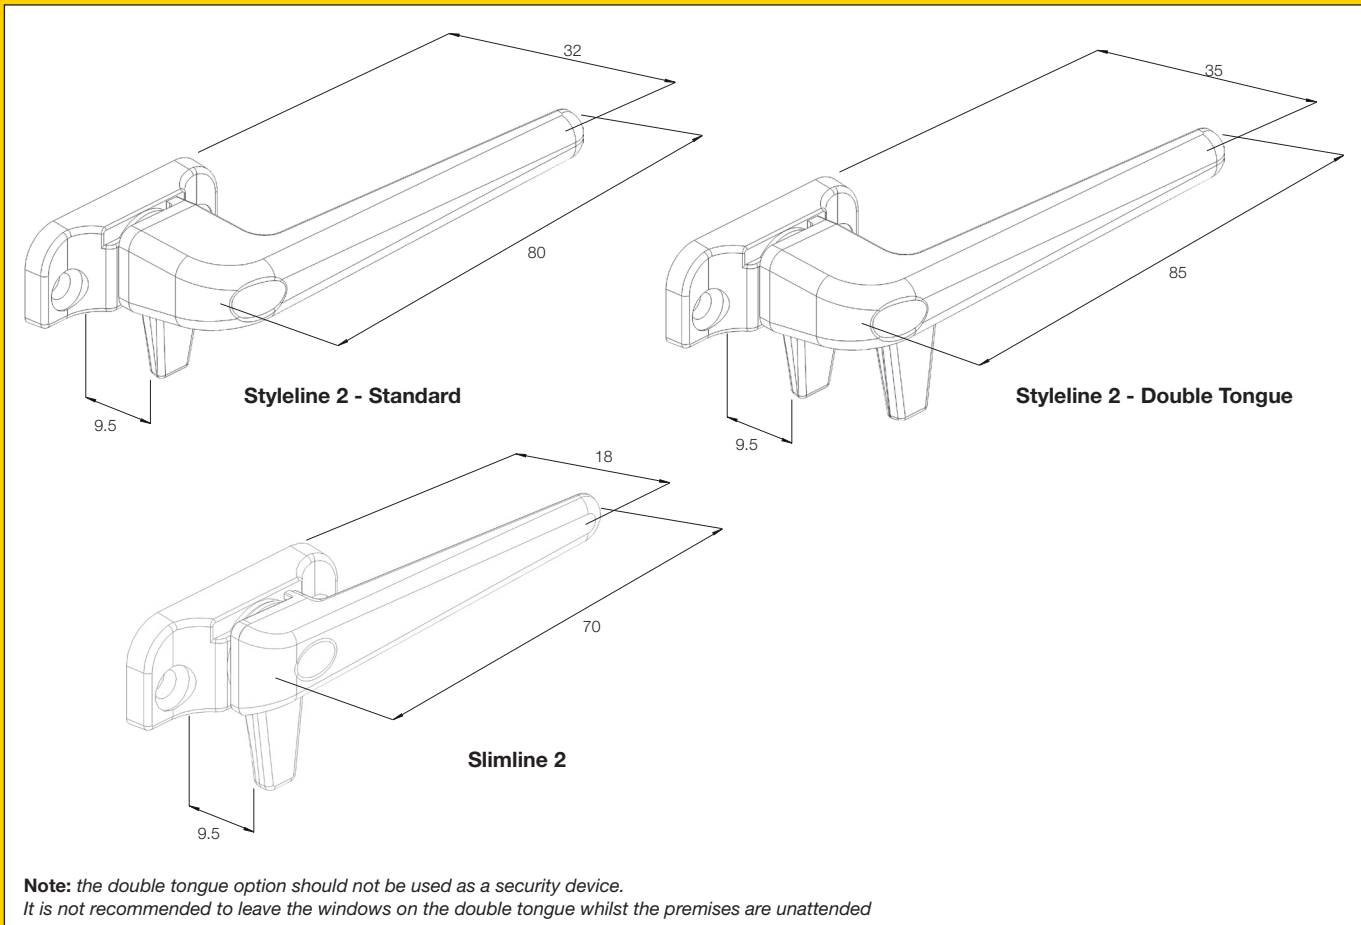

Styleline 2 / Slimline 2 replacement window handle

The world's favourite lock

RES-FLY-035 - YALE - 1012NZ

ASSA ABLOY New Zealand Ltd.
6 Armstrong Road, Albany, Auckland 0632
info.nz@assaabloy.com
www.yalelock.co.nz

ASSA ABLOY Australia Pty Ltd.
235 Huntingdale Road, Oakleigh, Victoria 3166
info.au@assaabloy.com
www.assaabloy.com.au

An ASSA ABLOY Group brand

ASSA ABLOY